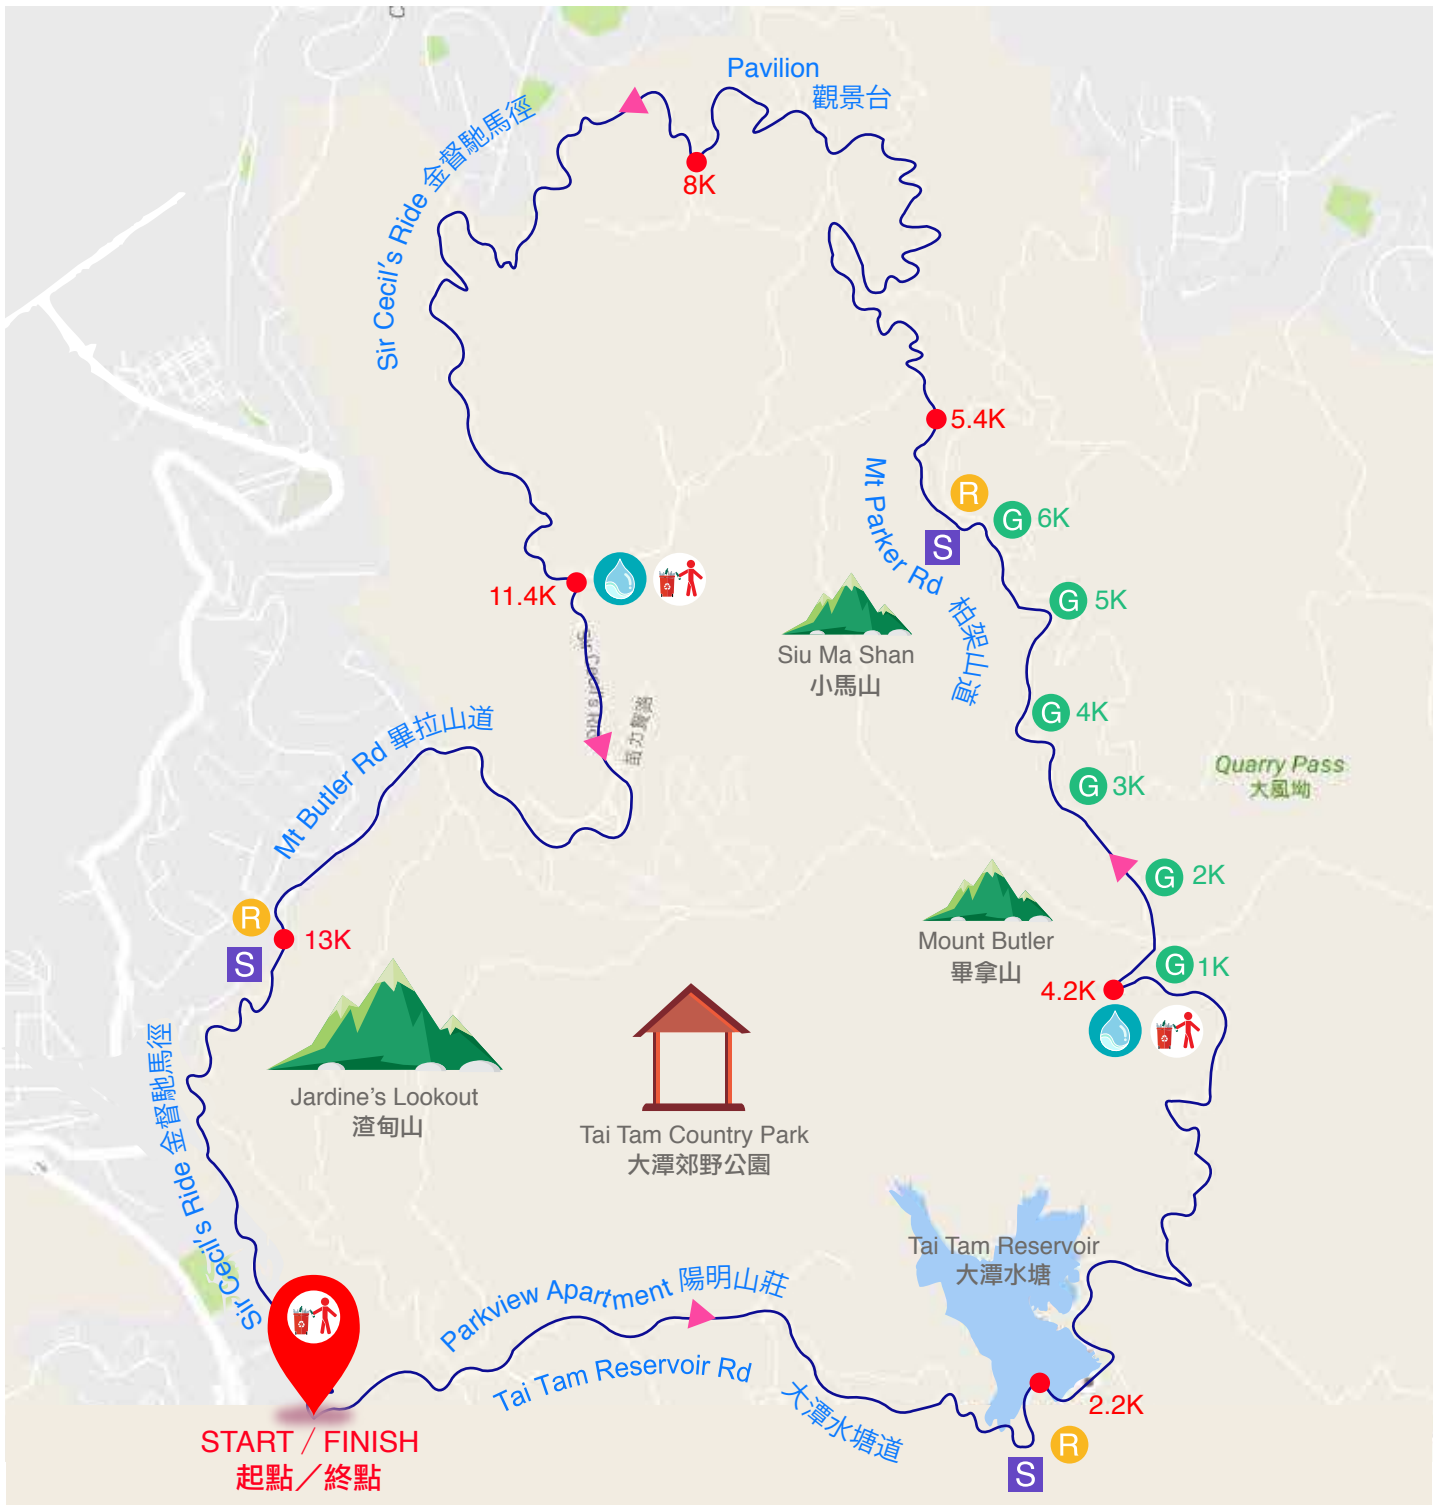

Hong Kong Distance Runners Club
 HKDRC 44th Mount Butler (Heritage) 15K Race 2020
 Route Map
 香港長跑會
 2020年第44屆畢拿山（古蹟）十五公里長跑賽
 路線圖

R Marshal
(Road Pointer)

G Guider For Runners
(At Appox 250m)

S Sign Plate, Turn Left

 Water Station 水站